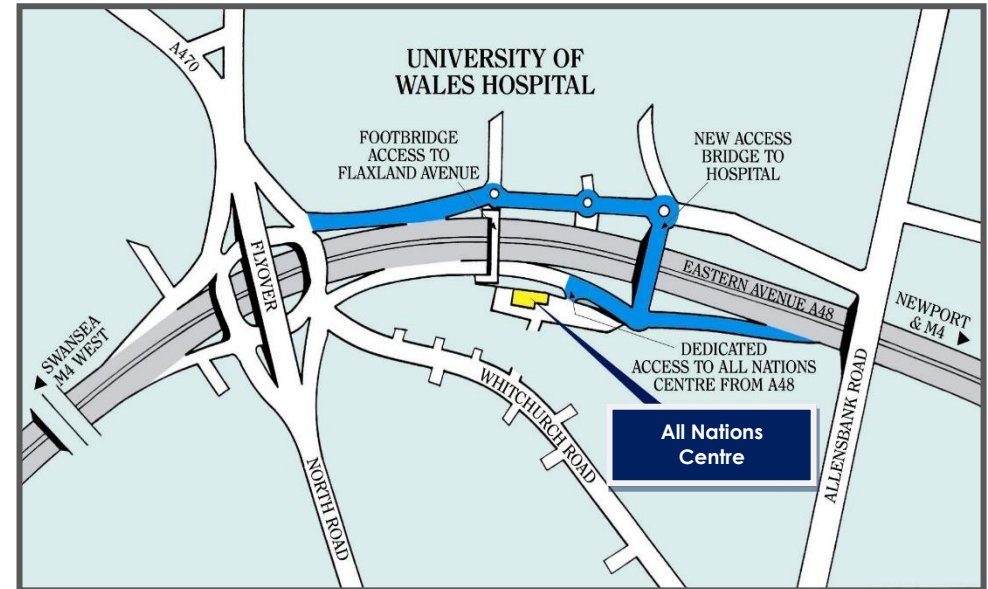

# DIRECTIONS

- From the East, Junction 29 of M4, join the A48M; continue until the 40mph speed limit, which is the start of the map provided.
- From the West, Junction 32 of M4, follow signs for city centre, until picking up signs for the University Hospital of Wales, and then follow the map provided.
- From Cardiff Central Station:
  - by taxis 10 minutes (depending on traffic)
  - by bus approx. 25 minutes – Bus number 8/9/9A (Heath Hospital) at Wood Street JV
- Within 40 minutes from Cardiff International Airport

Using the post code CF14 3NY will direct you to our West car park, off Whitchurch Road, however this car park has limited space. We do recommend, whenever possible, delegates use our East car park that is situated off the A48 slip road as this is significantly larger.